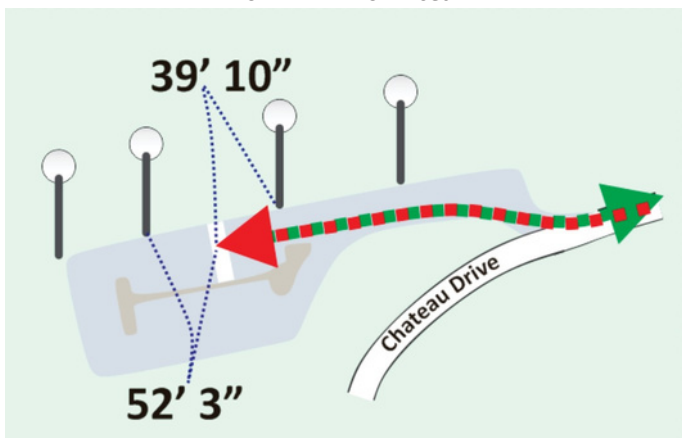

**TURN AROUND**  
 On Carmelita Drive. Even with the brick mailbox at 10041 Carmelita. Turn counterclockwise. 39.1.295, 77.10.466.  
 Turn

Newbridge Drive

Snowhill Lane

Stay on Sidewalk

2

**MILE 2**  
 On Newbridge Road going south, on the sidewalk. Even with the center of the driveway to 9544 on the opposite side of Newbridge. 39.1.256, 77.10.875.

Snowhill Court

Around

Carmelita Drive

Kendale Road

1

**MILE 1**  
 On Carmelita Road going northeast. Even with the east edge of the horseshoe driveway to 9920. 39.1.295, 77.10.466.

-  Course Marshal
-  Traffic coordinator

Certified Course #MD18008LMJ  
 Effective 8-13-2018  
 Through 12-31-2028

**START - FINISH**  
 On the upper parking lot. 52' 3" ESE of the center of the light pole on the north side of the lot, counting from the main entrance to the school. 39' 10" SSW from the 3rd pole from the entrance. 39.0.643, 77.10.621.

START - FINISH Inset

Kendale Road

Kentsdale Drive

Runners

Restricted

to Shoulder

**MILE 3**  
 On Chateau Drive going west. Even with the center of the front door to 8613. 39.0.659, 77.10.515.

3